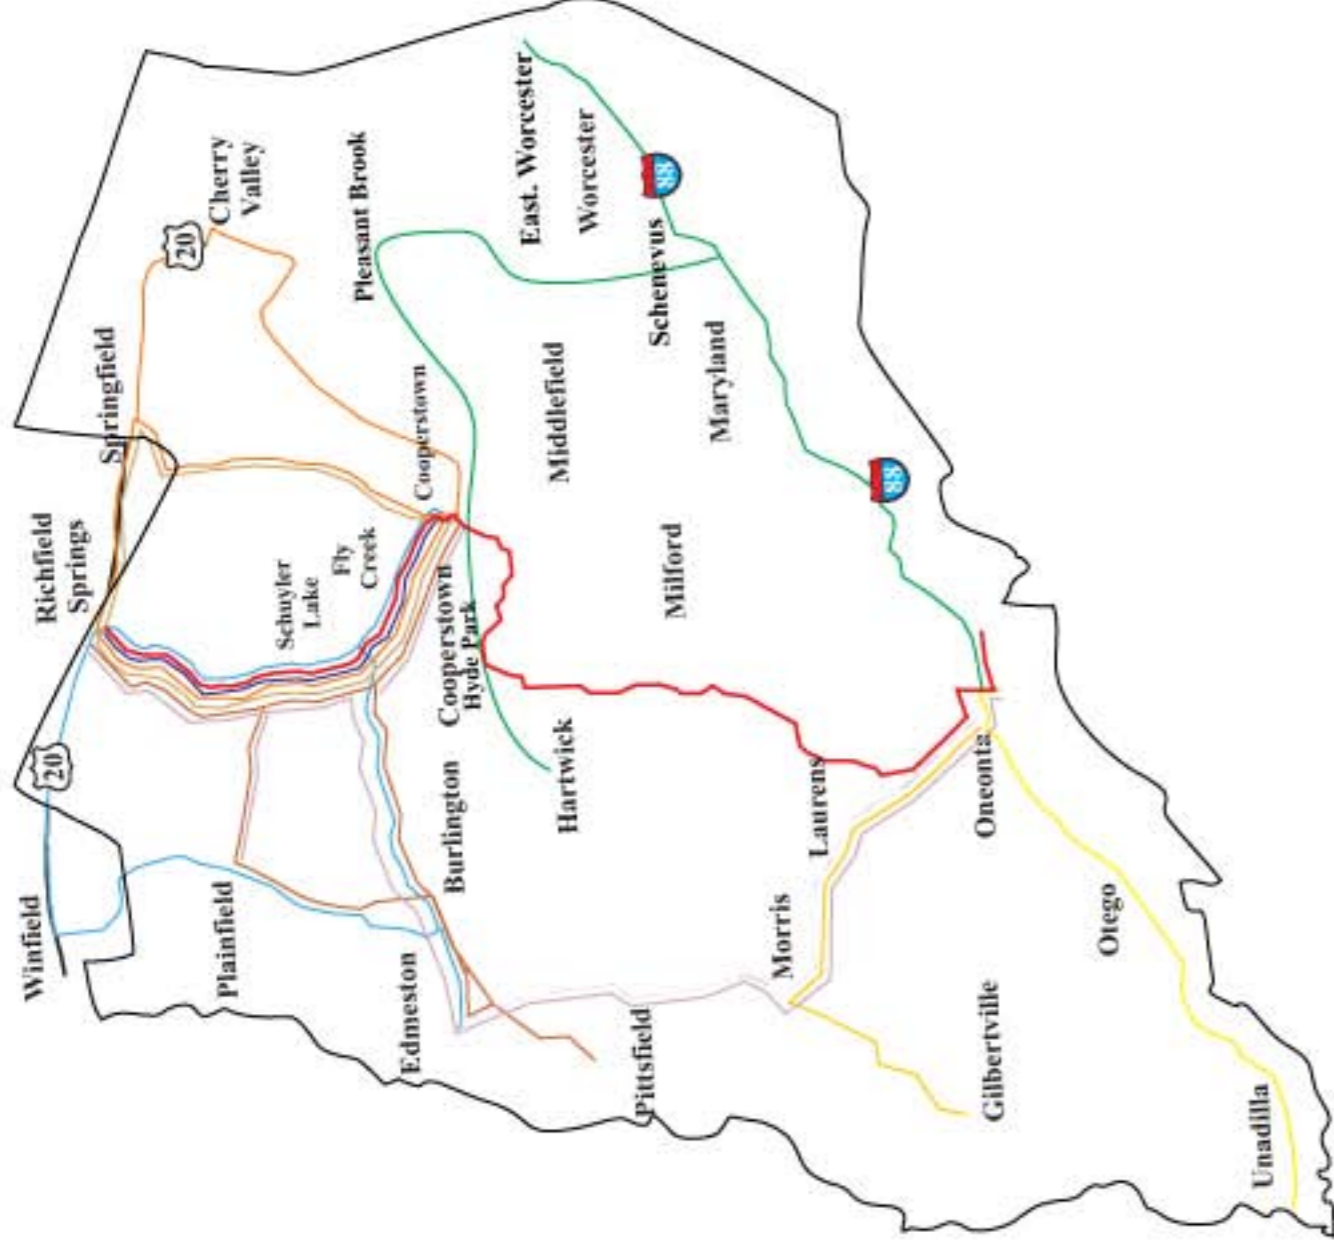

Route 5 Oneonta - East Worcester		
Stop ID	Location	AM/ARC
1	Hartwick	6:50
2	Pleasant Brook	***
5	Schenevus - Wilber Bank, Rt. 7	***
4	Worcester - Meat Market, Rt. 7	***
3	East Worcester - Firehouse, Rt. 7	8:20
4	Worcester - Meat Market, Rt. 7	8:30
5	Schenevus - Wilber Bank, Rt. 7	8:40
6	Oneonta - Price Chopper Rt. 7	8:50

Mid Gus		
Stop ID	Location	Mid Gus
9	Oneonta - Clinton Plaza, Main St.	11:30
8	Oneonta - Hannafords, Rt. 7	11:40
7	Oneonta - Wal-Mart, Rt. 23	11:50
6	Oneonta - Price Chopper, Rt. 7	12:00
3	East Worcester - Firehouse, Rt. 7	12:30
4	Worcester - Meat Market, Rt. 7	12:40
5	Schenevus - Wilber Bank, Rt. 7	12:50
6	Oneonta - Price Chopper, Rt. 7	1:10
7	Oneonta - Wal-Mart, Rt. 23	1:25

(Use GUS Midday for PM returns)

PM ARC		
Stop ID	Location	PM ARC
1	Hartwick	2:10
8	Oneonta - Hannaford, Rt. 23	3:20
7	Oneonta - Wal-Mart, Rt. 23	3:30
6	Oneonta - Price Chopper, Rt. 23	3:40
5	Schenevus - Wilber Bank, Rt. 7	4:00
4	Worcester - Meat Market, Rt. 7	4:10
3	East Worcester - Firehouse, Rt. 7	4:20
4	Worcester - Meat Market, Rt. 7	4:30
2	Pleasant Brook	***
1	Hartwick	5:30

*** = On Demand (call for pick-up) PM IN BOLD
X = Does not stop

Route 9 Richfield Springs - Herkimer

Stop ID	Location	Monday - Friday	
1	Ilion - Colonial Plaza	7:00	2:00
2	Richfield Springs - Dollar General	7:30	2:30
3	Richfield Springs - Price Chopper	7:40	2:45
1	Ilion - Colonial Plaza	8:00	3:00
4	Wal-Mart Super Center	***	***
5	Herkimer - Empire Diner, N. Main St. & Albany St.	***	***